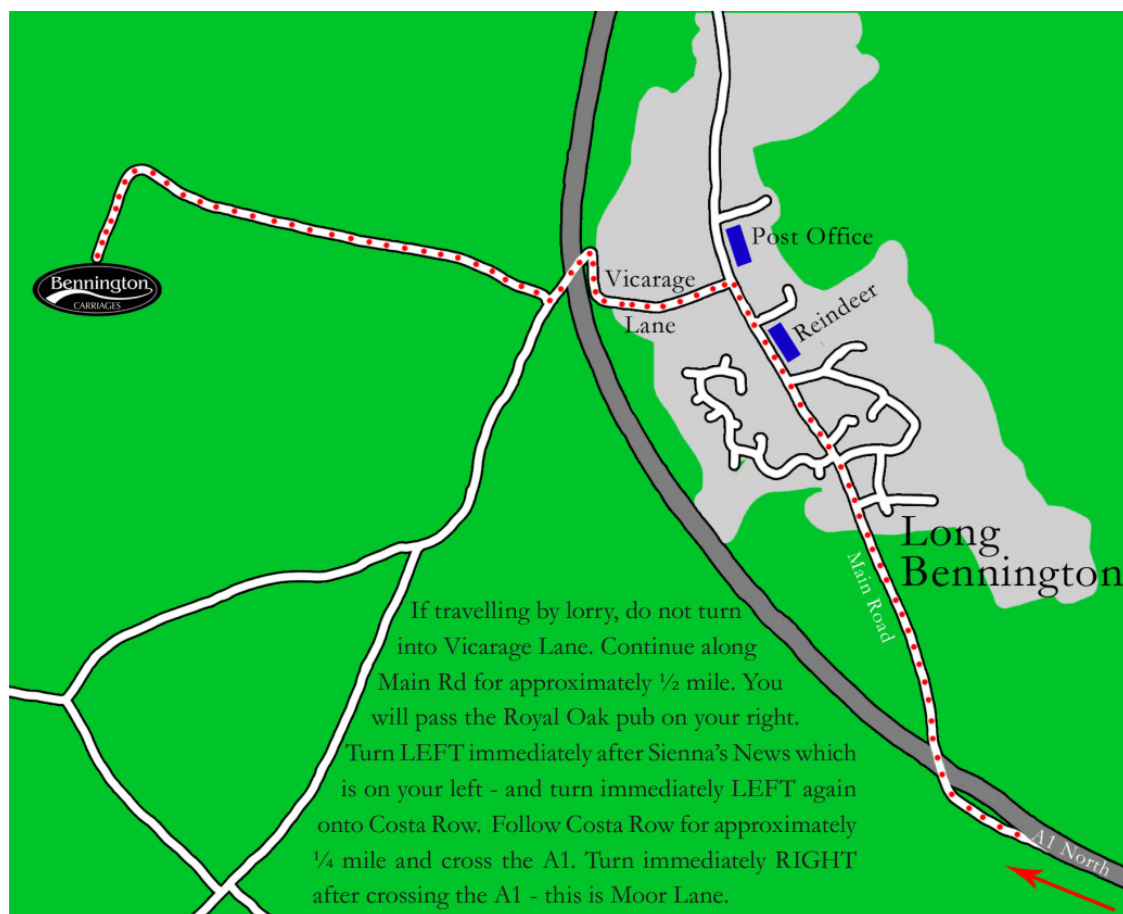

Directions from the South - A1 Northbound

Follow the A1 Northbound and exit at Long Bennington. Follow the road into Long Bennington for approximately 1/2 mile. You will see a pub called The Reindeer. Just past The Reindeer, turn LEFT onto Vicarage Lane. Follow this to the end of the lane where you will reach a T-junction. Turn LEFT. This will take you over the A1. Immediately after crossing the A1 turn RIGHT. This will take you into Moor Lane.

Follow Moor Lane for approximately 3/4 mile. At the end of the lane, turn LEFT and follow the road up the hill until you reach the green metal gates which mean you have arrived at Bennington Carriages. Enter through the gates and park at the end of the hard-standing where you will find our showroom and office.