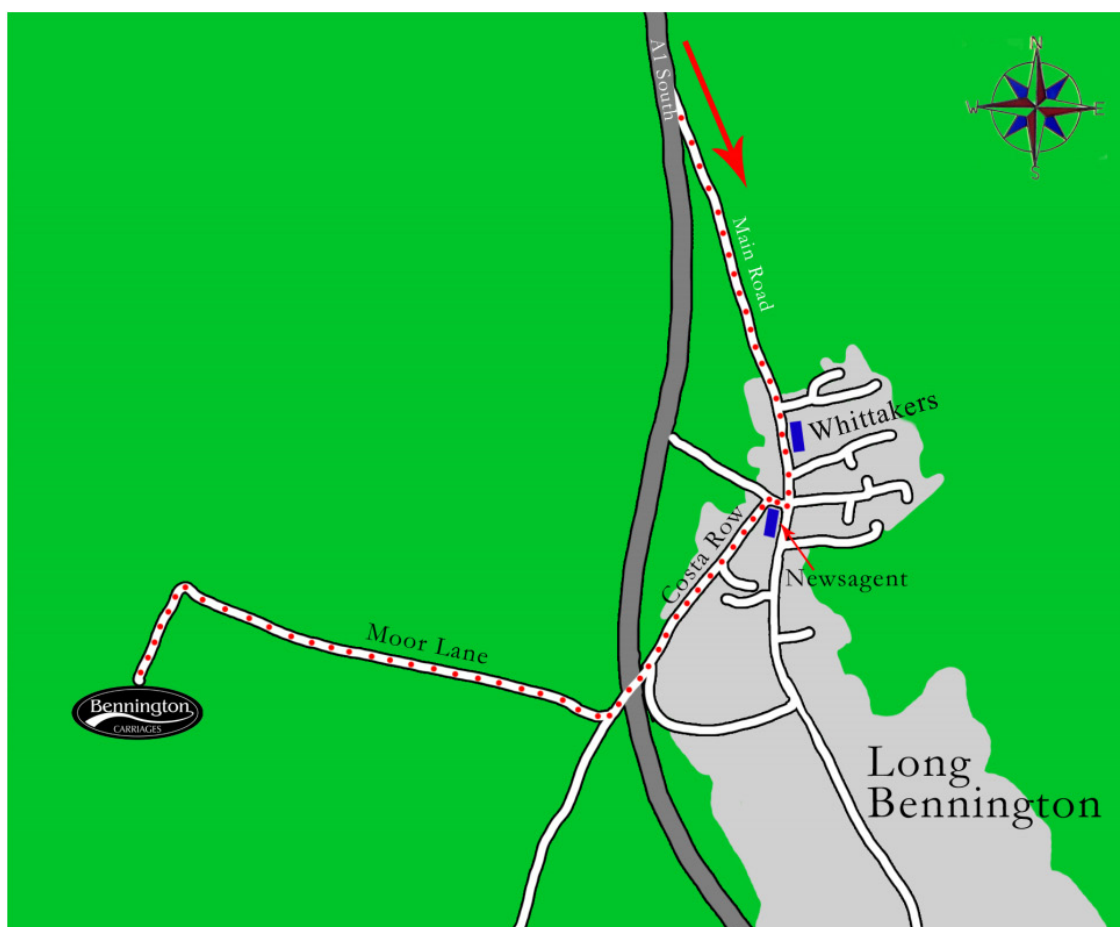

**Bennington Carriages,  
Moor Lane, Long Bennington,  
Newark, Notts, NG23 5GA**

Bennington Carriages is easy to find and conveniently located. This document contains directions from the South (via the Northbound A1), the North (via the Southbound A1) or West (via the Eastbound A52.) Please note: certain Sat Nav systems do not recognise our postcode. To ensure a trouble free journey, please enter the Moor Lane / Long Bennington address.

### **Directions from the North - A1 Southbound**

Follow the A1 Southbound and exit at Long Bennington. Follow the road into Long Bennington for approximately 1/4 mile. Continue past Whittakers bar & restaurant. Just after the restaurant you will see Sienna's News on your right. Turn RIGHT here, before the newsagent and then turn immediately LEFT onto Costa Row. Follow Costa Row for approximately 1/4 mile until you cross the A1. Immediately after crossing the A1 turn RIGHT. This will take you into Moor Lane.

### **Directions from the South - A1 Northbound**

Follow the A1 Northbound and exit at Long Bennington. Follow the road into Long Bennington for approximately 1/2 mile. You will see a pub called The Reindeer. Just past The Reindeer, turn LEFT onto Vicarage Lane. Follow this to the end of the lane where you will reach a T-junction. Turn LEFT. This will take you over the A1. Immediately after crossing the A1 turn RIGHT. This will take you into Moor Lane.